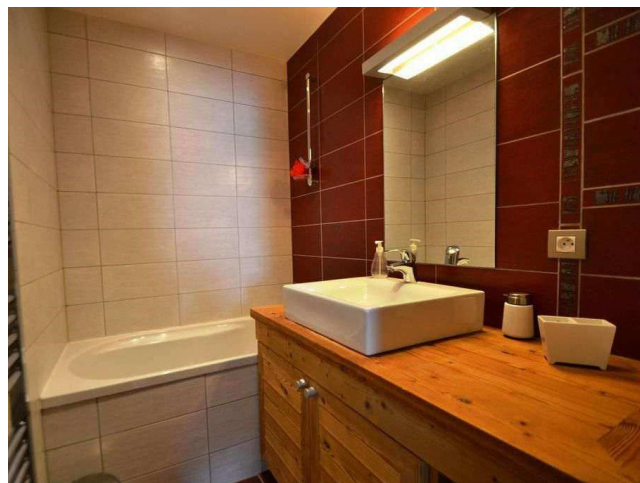

Apartment directly at the ski slope

FGS004

La Plagne | Paradiski | France

 2  1  62m²

€480,000

The property is located directly on the ski slope, which you can see from the apartment's balcony. It offers two bedrooms, a bathroom, a large living room with kitchenette and a dining area. Very rarely does a property appear in the first line of the piste, so it is a unique investment opportunity.