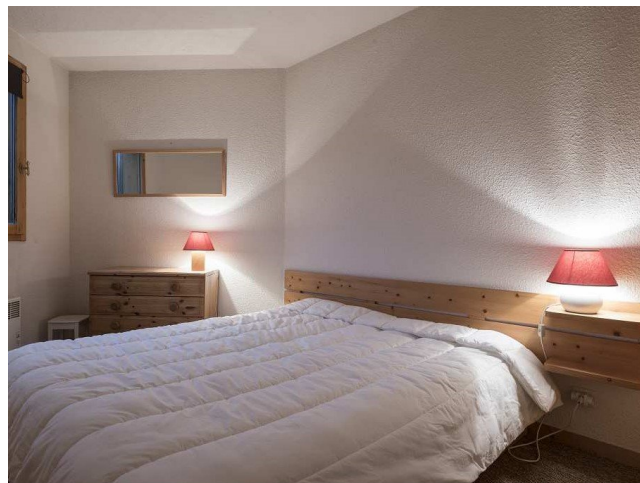

## Apartment directly at the ski slope

FGS006

Courchevel/Méribel | Trois Vallées | France

 2  1  44m<sup>2</sup>

**€440,000**

This property should immediately catch your eye for its location directly at the ski slopes and the stunning landscape around the Lake Tueda. It offers two bedrooms, a bathroom, a living room with kitchenette and dining area, and a balcony with a view of the surrounding mountains and ski slopes. The property also includes a cellar.