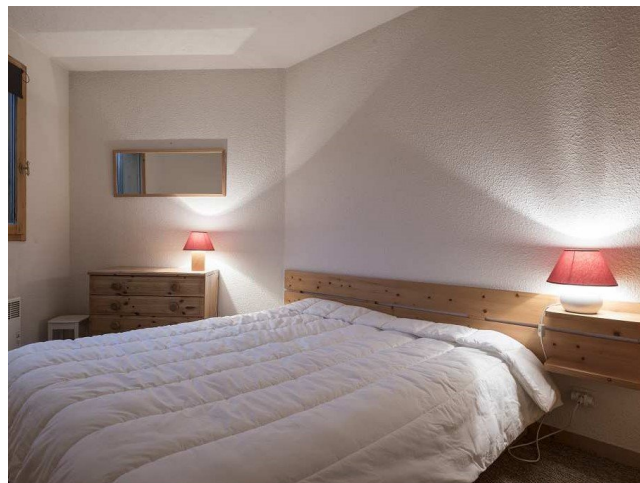

Apartment directly at the ski slope

FGS006

Courchevel/Méribel | Trois Vallées | France

 2  1  44m²

€440,000

This property should immediately catch your eye for its location directly at the ski slopes and the stunning landscape around the Lake Tueda. It offers two bedrooms, a bathroom, a living room with kitchenette and dining area, and a balcony with a view of the surrounding mountains and ski slopes. The property also includes a cellar.